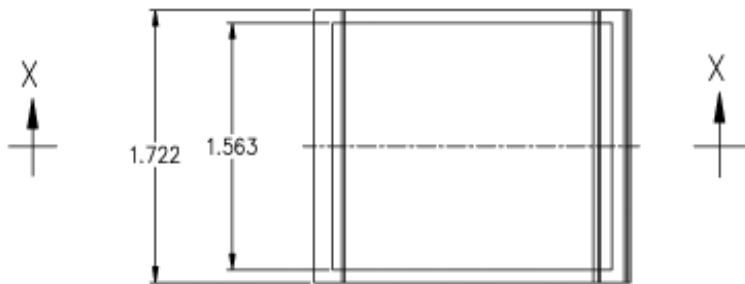

www.bainbridgemfg.com

SYM	DESCRIPTION	DATE
BAINBRIDGE MANUFACTURING INC. 237W, 3rd STREET, WATERVILLE, WA.98858 509-745-9555 FAX - 509-745 9666		
SCALE -	1:1	APPROVED BY
DATE -	12/30/04	DRAWN BY
PART DESCRIPTION		
PART NUMBER		CUSTOMER DRAWING
1500		