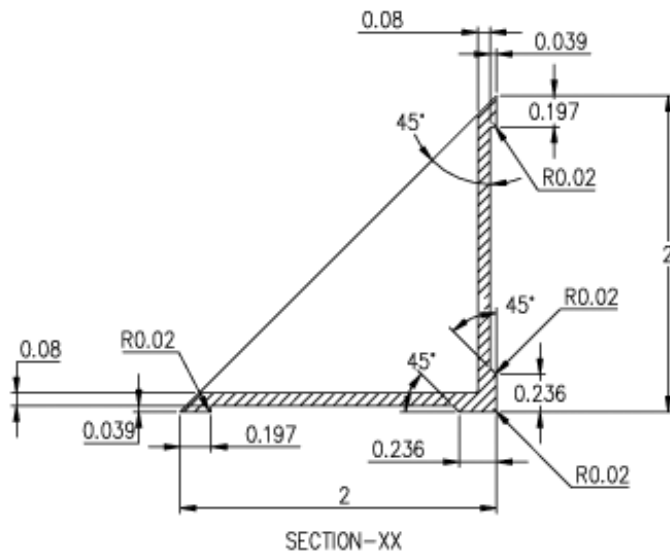

www.bainbridgemfg.com

SYM	DESCRIPTION	DATE
BAINBRIDGE MANUFACTURING INC. 237W, 3rd STREET, WATERVILLE, WA.98858 509-745-9555 FAX - 509-745 9666		
SCALE -	1:1	APPROVED BY
DATE -	12/30/04	DRAWN BY
PART DESCRIPTION		
PART NUMBER		CUSTOMER DRAWING
1500		